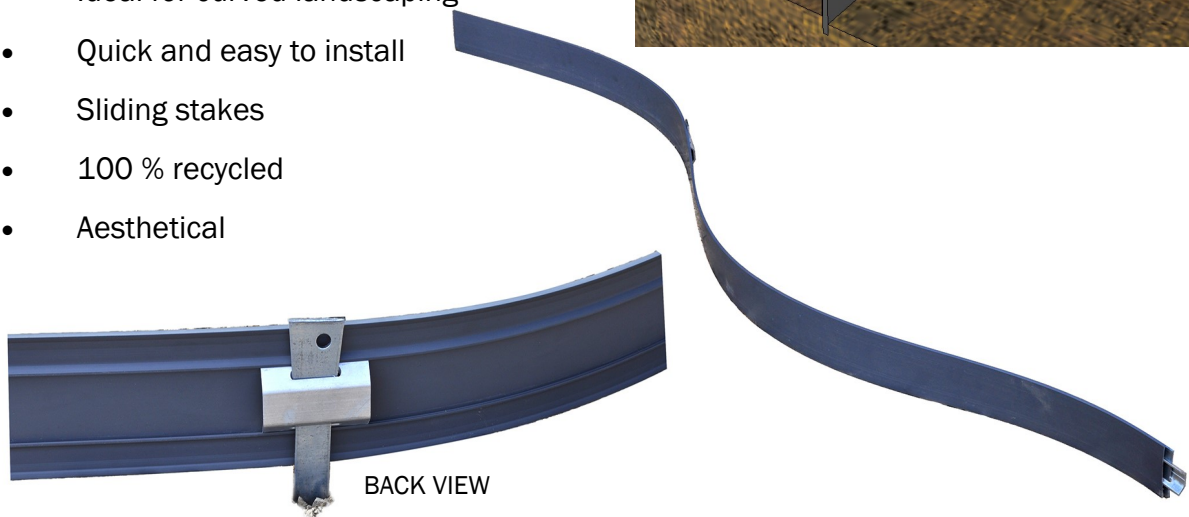

BACK VIEW

Specifications :

Length	Height	Thickness	Stakes / Length
2,30 lm	100 mm	3 mm	3 stakes + 3 removable fixings