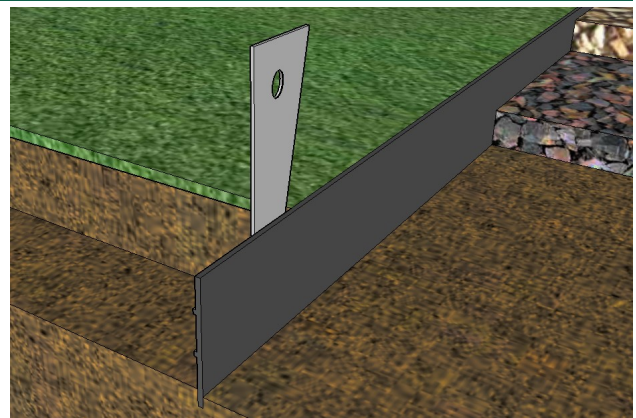

BACK VIEW

Specifications :

Length	Height	Thickness	Stakes / Length
2,30 lm	100 mm	3 mm	3 stakes + 3 removable fixings