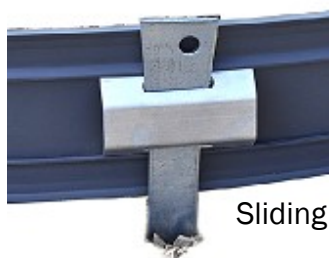

### Advantages:

- Resistant
- Flexible
- Ideal for curved landscaping
- Quick and easy to install
- Sliding stakes
- 100 % recycled
- Aesthetical

BACK VIEW

### Specifications :

Length	Height	Thickness	Stakes / Length
2,30 lm	100 mm	3 mm	3 stakes + 3 removable fixings

Fixing method: 3 galvanised stel stakes. 30.5cm long x 3mm thick which are attached.

Sliding stakes can be positioned along the entire length.