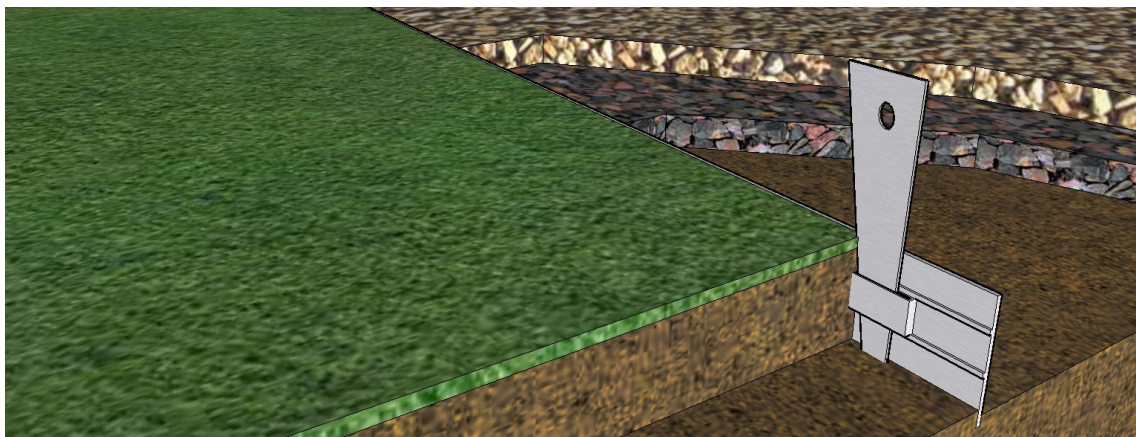

LANDSCAPEDEPOT Urban Ireland

Landscape Products for Sustainable Cities

ALUSTYLE Lawn and Path Edging

Description:

A contemporary product for the provision of a clean separation between lawns and planted areas or as an alternative solution to kerbed edging on gravel pathways.

Alustyle edging is quick and easy to install, is strong and durable and provides an attractive finish to any landscape setting.

Applications:

- Gravel Pathways
- Soft Landscaping
- Lawns and Borders
- Straight Edges
- Curved Edges

LANDSCAPEDEPOT Urban Ireland

Landscape Products for Sustainable Cities

ALUSTYLE Lawn and Path Edging

Specifications:

Length	Height	Thickness	Color	Stakes/Length
2,30 lm	100 mm	3 mm	Natural	3
2,30 lm	100 mm	3 mm	Brown	3

Composition : Aluminium 6060/63 A

Colours:

Natural

Brown

Fixing method: 3 galvanised steel stakes.
30.5cm long x 3mm thick which are attached.

LANDSCAPEDEPOT Urban Ireland

W: landscapedepoturbanireland.ie

E: Info@landscapedepot.ie