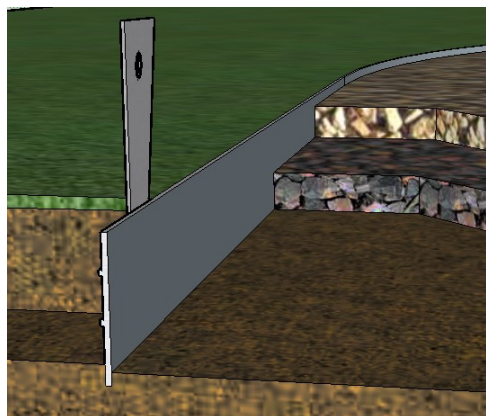

LANDSCAPEDEPOT Urban Ireland

Landscape Products for Sustainable Cities

ALUSTYLE Lawn and Path Edging

Description:

A contemporary product for the provision of a clean separation between lawns and planted areas or as an alternative solution to kerbed edging on gravel pathways.

Alustyle edging is quick and easy to install, is strong and durable and provides an attractive finish to any landscape setting.

Applications:

- Gravel Pathways
- Soft Landscaping
- Lawns and Borders
- Straight Edges
- Curved Edges

LANDSCAPEDEPOT Urban Ireland

Landscape Products for Sustainable Cities

ALUSTYLE Lawn and Path Edging

Specifications:

Length	Height	Thickness	Color	Stakes/Length
2,30 lm	100 mm	3 mm	Natural	3
2,30 lm	100 mm	3 mm	Brown	3

Composition : Aluminium 6060/63 A

Colours:

Natural

Brown

Fixing method: 3 galvanised steel stakes.
30.5cm long x 3mm thick which are attached.

LANDSCAPEDEPOT Urban Ireland

W: landscapedepoturbanireland.ie

E: Info@landscapedepot.ie