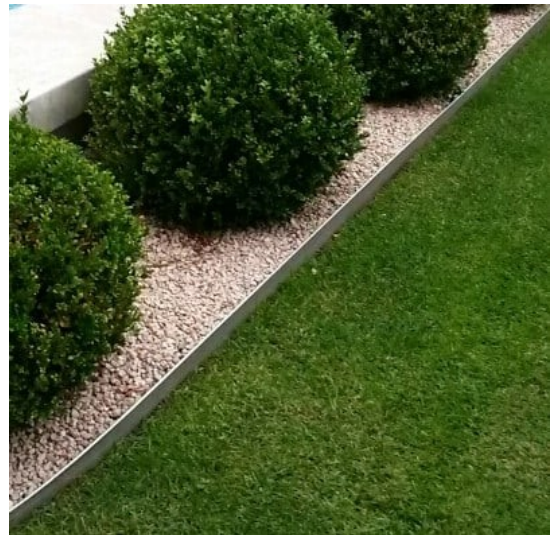

LANDSCAPEDEPOT Urban Ireland

Landscape Products for Sustainable Cities

ALUSTYLE Lawn and Path Edging

Description:

A contemporary product for the provision of a clean separation between lawns and planted areas or as an alternative solution to kerbed edging on gravel pathways.

Alustyle edging is quick and easy to install, is strong and durable and provides an attractive finish to any landscape setting.

Applications:

- Gravel Pathways
- Soft Landscaping
- Lawns and Borders
- Straight Edges
- Curved Edges