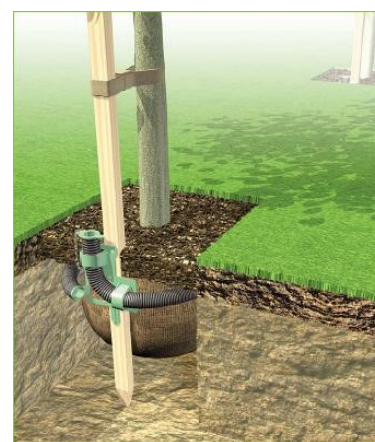

LANDSCAPEDEPOT Urban Ireland

Landscape Products for Sustainable Cities

HYDRO TREE IRRIGATION RING TECHNICAL INFORMATION

The Hydro range offers ready to install irrigation systems for trees. Discrete and easy to install, they are fully adapted for tree sizes planted in urban and semi-urban spaces

SIZE GUIDE

Circumference	Height in M	PLANTCOHYDRO KIT
8 - 16 or for hedge lining	2 - 3	40HYDRO
16 - 25	3 - 5	68HYDRO
25 - 45	5 - 7	88HYDRO
+ 45 cm circumference	+ 7	MRHYDRO

Hydro	
REF	Item description
40HYDRO	DRAIN PE 35 mm x 2,5 ml - Plastic Cap (+ Plastic bracket)
68HYDRO	DRAIN PE 60 mm x 3 ml + T junction + Plastic drain Grill top - Diam 895 mm
88HYDRO	DRAIN PE 60 mm x 5 ml + T junction + Plastic drain Grill top - Diam 1530 mm
MRHYDRO	DRAIN PE 60 mm x 8 ml + T junction + Plastic drain Grill top - Diam 2400 mm

40Hydro® : 35mm PE irrigation tubing with stop cap and Plastic fixing bracket Diameter 35 mm – Leingth 2,5 m. Type 40 Hydro or equivalent .

68Hydro® : 60mm PE irrigation tubing with a circumference of 3 ml. T junction and 30cm exit pipe diameter 60mm, capped with plastic drain grill top. 68 Hydro or equivalent.

88Hydro® : 60mm PE irrigation tubing with a circumference of 5 ml. T junction and 30cm exit pipe diameter 60mm, capped with plastic drain grill top. 68 Hydro or equivalent.

MRHydro® : 68Hydro® : 60mm PE irrigation tubing with a circumference of 8 ml. T junction and 30cm exit pipe diameter 60mm, capped with plastic drain grill top. 68 Hydro or equivalent.