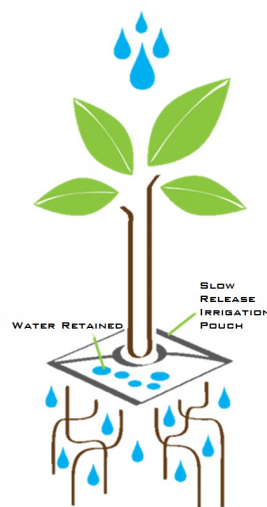

It refills during periods of rain but in case of drought the pouches can be easily refilled by watering manually or by immersion.

They can be used for any planting but are especially suitable for use when initially planting large shrubs and trees.

They have a life span of 3-5 years so are extremely suitable for the establishment of newly planted trees and shrubs.

Features:

- 100% of the water available for the plant.
- 100% rechargeable for 3 to 5 years.
- No runoff or evaporation.
- Harvest rainwater, and refill automatically by repeated rainfall.
- Retains water and releases it when the soil is dry.
- Limits the frequency of watering.
- Saves water.
- More efficient watering: better plant recovery.
- Reduces water stress
- Save watering time.
- Ideal for inaccessible areas.

Applications:

- Newly planted trees
- Inaccessible areas
- Planters and containers
- Roof gardens

LANDSCAPEDEPOT Urban Ireland

Landscape Products for Sustainable Cities

SLOW RELEASE IRRIGATION POUCHES

Specifications: