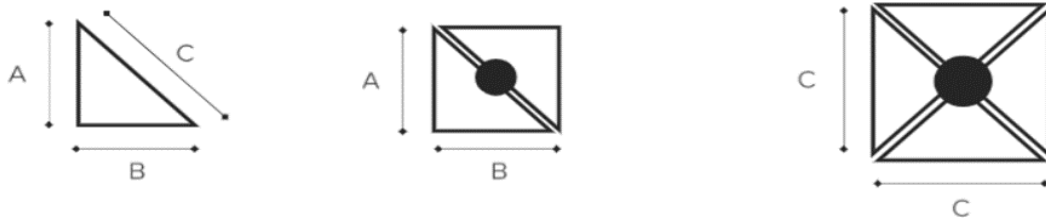

Applications:

- Newly planted trees
- Inaccessible areas
- Planters and containers
- Roof gardens

LANDSCAPEDEPOT Urban Ireland

Landscape Products for Sustainable Cities

SLOW RELEASE IRRIGATION POUCHES

Specifications:

	Pouch 300	Pouch 400	Pouch 500	Pouch 700
Dimensions abc	28x28x39cm	38x38x54cm	48x48x68cm	68x68x96cm
Retention capacity +/- 15%				
1 Pouch	1L	3L	5.5L	14L
2 Pouches	2L	6L	11L	28L
4 Pouches	4L	12L	22L	56L